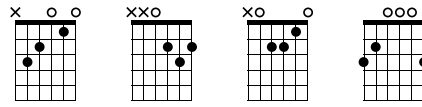

Wish you were here

Pink Floyd
Wish you were here

Words & Music by Pink Floyd

Standard tuning
♩ = 120

n. guit.

G D C

31 32 33 34 35 36

TAB: 0 0 0 0 | 3 3 3 3 | 3 3 3 3 | 2 2 2 2 | 2 2 2 2 | 0 0 0 0

Am G

37 38 39 40 41 42

TAB: 0 0 0 0 | 0 0 0 0 | 0 0 0 0 | 3 3 3 3 | 3 3 3 3 | 3 0 2 0

43 44 45 46 47 48

TAB: 3 3 | 0 0 | 3 3 | 3 3 | 3 3 | 2 0

1. 2.

49 50 51 52 53 54

TAB: 0 0 | 0 0 | 3 3 | 0 0 | 0 0 | 3 3